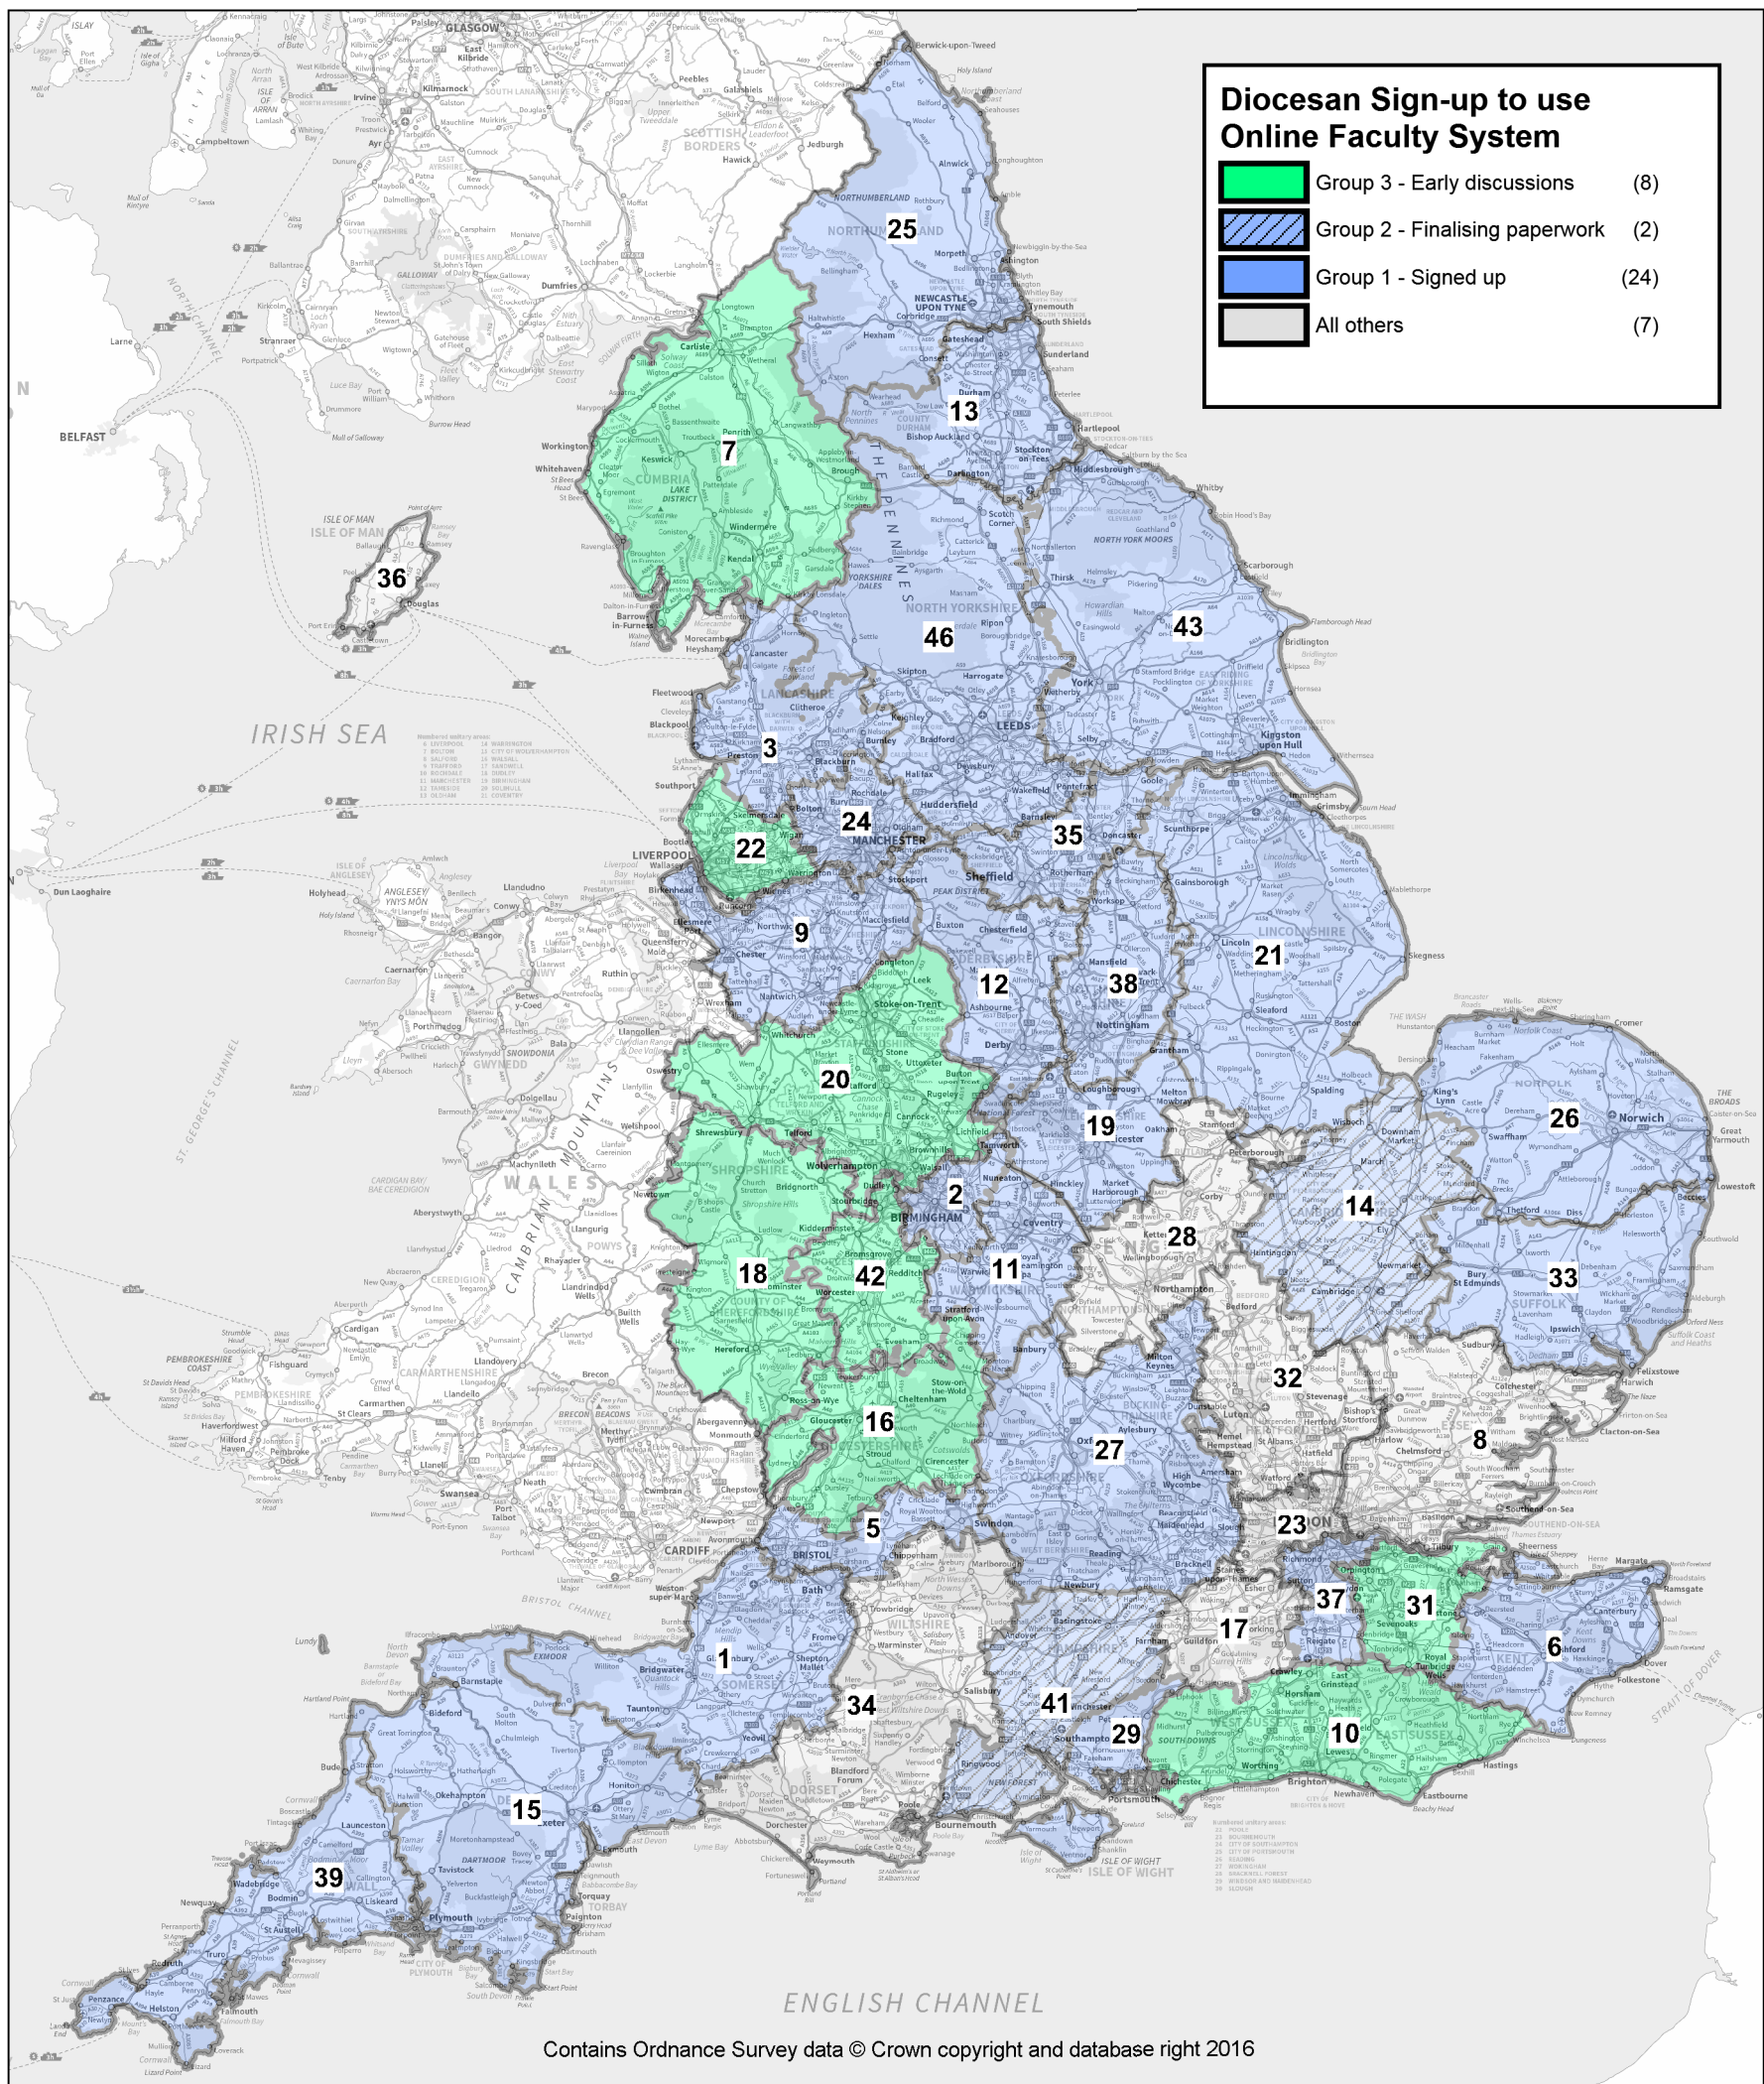

ONLINE FACULTY SYSTEM SIGN UP

ID	Diocese
1	Bath and Wells
2	Birmingham
3	Blackburn
5	Bristol
6	Canterbury
7	Carlisle
8	Chelmsford
9	Chester
10	Chichester
11	Coventry
12	Derby
13	Durham
14	Ely
15	Exeter

ID	Diocese
16	Gloucester
17	Guildford
18	Hereford
19	Leicester
20	Lichfield
21	Lincoln
22	Liverpool
23	London
24	Manchester
25	Newcastle
26	Norwich
27	Oxford
28	Peterborough
29	Portsmouth

ID	Diocese
31	Rochester
32	St Albans
33	St Edmundsbury and Ipswich
34	Salisbury
35	Sheffield
36	Sodor and Man
37	Southwark
38	Southwell and Nottingham
39	Truro
41	Winchester
42	Worcester
43	York
46	Leeds (West Yorkshire & the Dales)