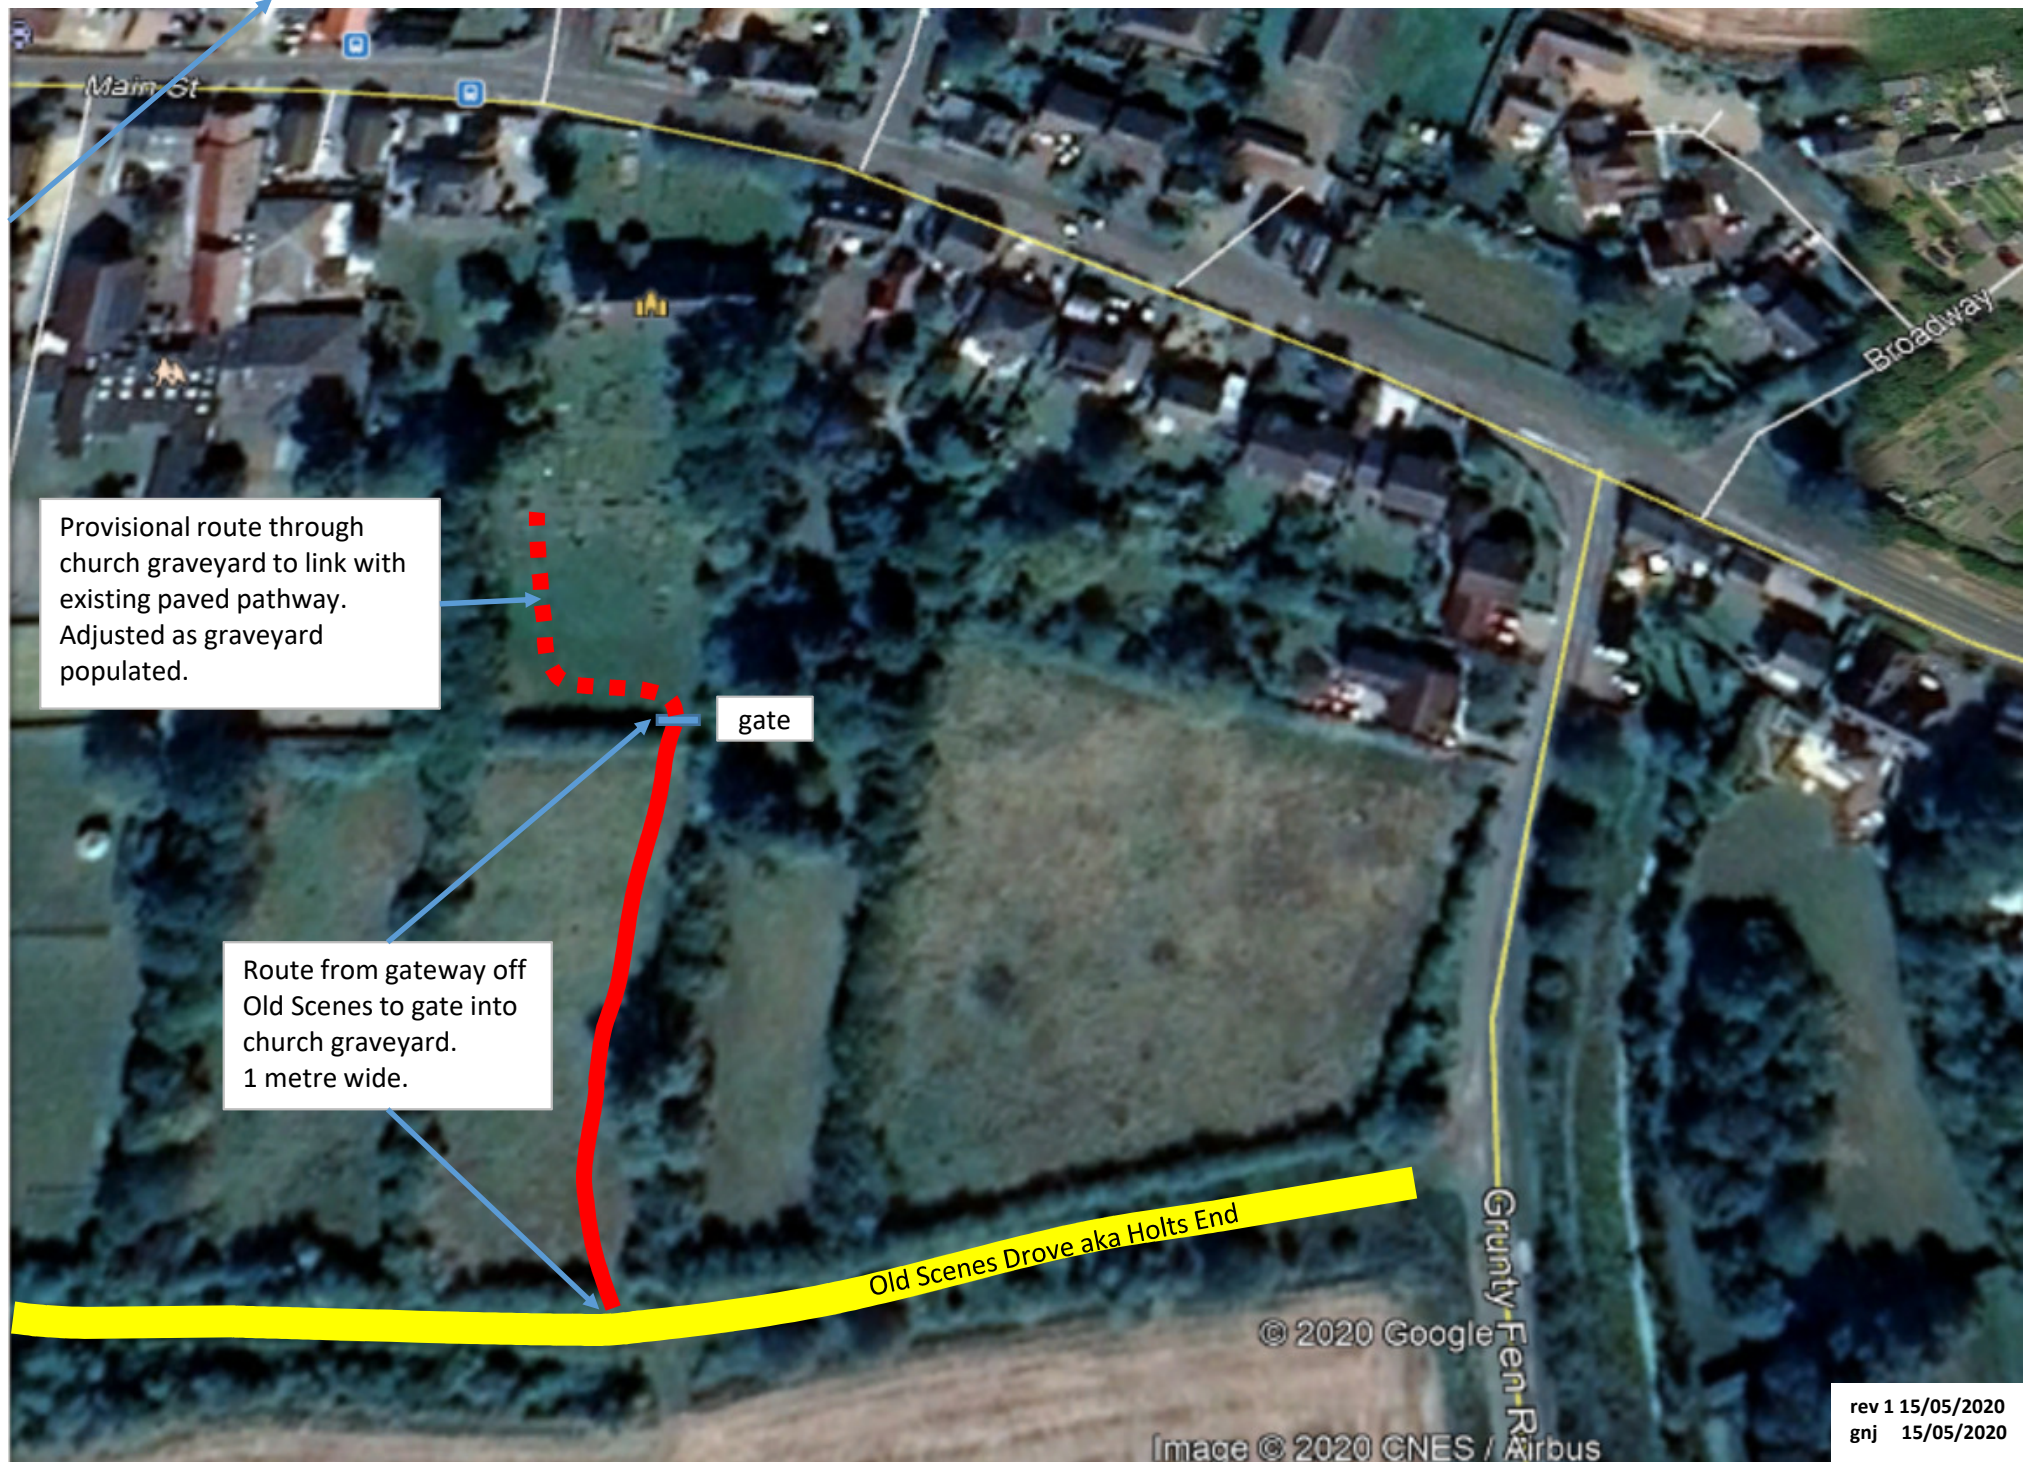

# Permissive Path through St Andrew's church field and graveyard.

Provisional route through church graveyard to link with existing paved pathway. Adjusted as graveyard populated.

gate

Route from gateway off Old Scenes to gate into church graveyard. 1 metre wide.

Old Scenes Drove aka Holts End

Grunty Fen Rd

© 2020 Google

Image © 2020 CNES / Airbus

rev 1 15/05/2020  
gnj 15/05/2020